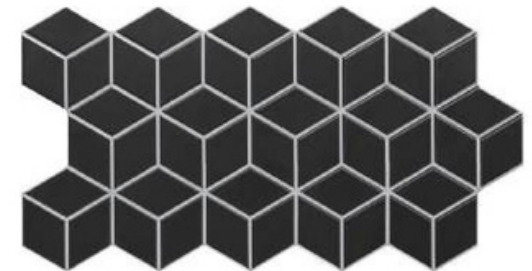

Rhombus CLEARANCE

Porcelain flat matt tiles featuring a contemporary geometric design. Suitable for use on wall and floor.

Code	Col our	Finish	Size (cm)	Thickness	Material	Usage	Wall	Face
RHOBLA265510	Black	Matt	26.5x51	(mm) 10 10	Porcelain	& Floor	Wall	s 1 1
RHOSNO265510	Snow	Matt	26.5x51		Porcelain	& Floor