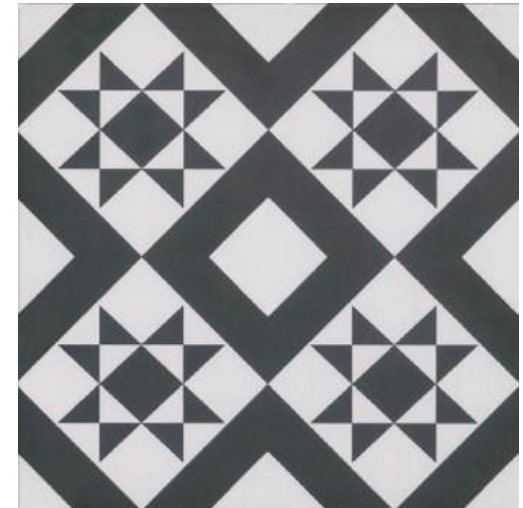

Patterned

 Linx**Tiles**

A R Black Geometric

Porcelainnon-rectifiedblack and white geometric patterned tiles.
These tiles are suitable for use on wall and floor.

Code	Col our	Finish	Size (cm)	Thickness (mm)	Material	Usage	Faces
GS-D4885	Black	Matt	33x33	8	Porcelain	Wall & Floor	1

D M J Beige

Porcelain non-rectified tiles featuring a beige toned pattern and matt finish. These tiles are suitable for use on wall or floor.

Code	Col our	Finish	Size (cm)	Thickness (mm)	Material	Usage	Faces
GS-D4861	Beige	Matt	33x33	8	Porcelain	Wall & Floor	1

D M J Blue

Porcelainnon-rectified tiles featuring a soft blue pattern and matt finish. These tiles are suitable for use on wall or floor.

Code	Col our	Finish	Size (cm)	Thickness (mm)	Material	Usage	Faces
GS-D4862	Blue	Matt	33x33	8	Porcelain	Wall & Floor	1