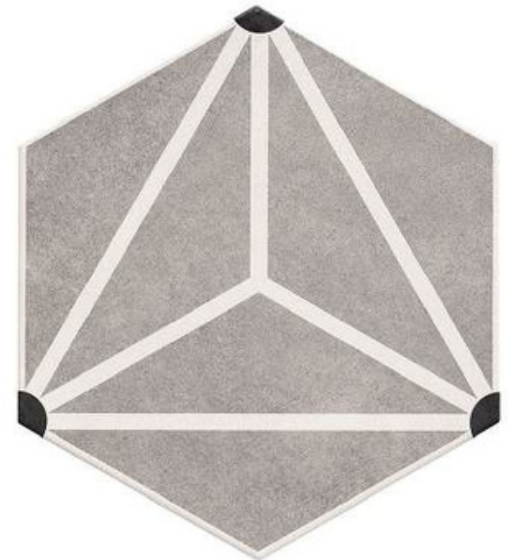

Osaka Grey CLEARANCE

Porcelain flat matt hexagonal tiles featuring a contemporary geometric design. Suitable for use on wall and floor

Code	Col our	Finish	Size (cm)	Thickness (mm)	Material	Usage	Faces
OSGRY285330.BQ	Grey	Matt	28.5x33	10	Porcelain	Wall & Floor	5