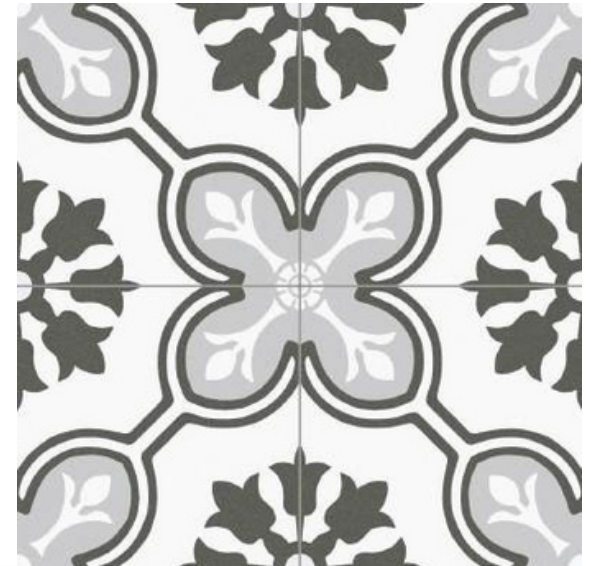

Ellie Graphite

Floral style matt patterned wall & floor tiles in cooling black, white & grey tones.

Code	Col our	Finish	Size (cm)	Thickness (mm)	Material	Usage	Faces
HAL-ELGR4545	Black & White	Matt	45x45	7	Porcelain	Wall & Floor	1