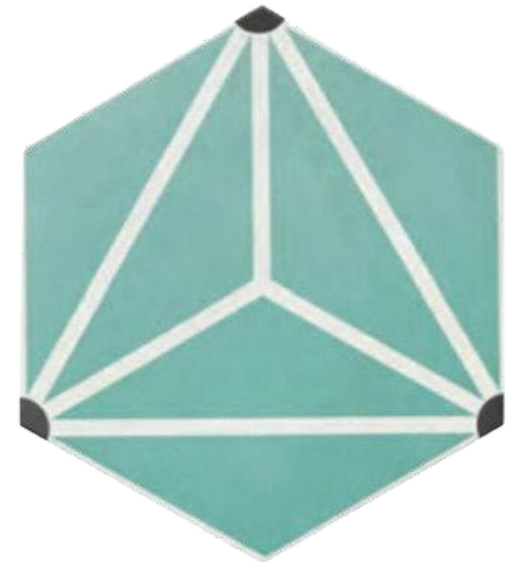

Osaka Aqua CLEARANCE

Porcelain flat matt hexagonal tiles featuring a contemporary geometric design. Suitable for use on wall and floor

Code	Col our	Finish	Size (cm)	Thickness (mm)	Material	Usage	Faces
OSAQUA285330.BQ	Aqua	Matt	28.5x33	10	Porcelain	Wall & Floor	5