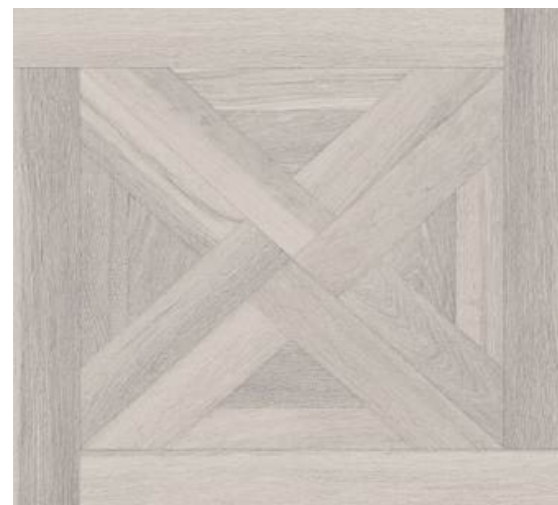

Woody White

Porcelain wood effect tiles with rectified edges designed to bring a warm, cosy farmhouse atmosphere to any living space. Suitable for use on wall & floor.

Code	Colour	Finish	Size (cm)	Thickness (mm)	Material	Usage	Faces
55015895RN	White	Matt	80x80	8	Porcelain	Wall & Floor	1