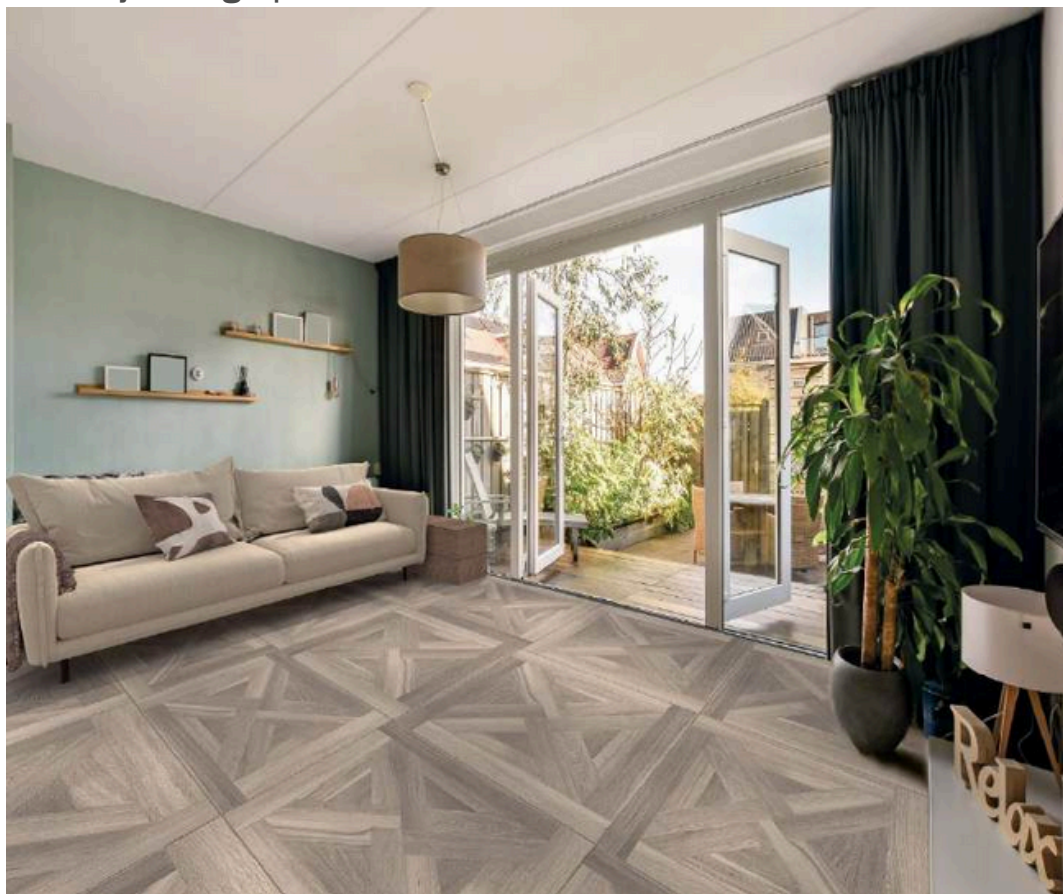

Woody White

Porcelain wood effect tiles with rectified edges designed to bring a warm, cosy farmhouse atmosphere to any living space. Suitable for use on wall & floor.

Code	Colour	Finish	Size (cm)	Thickness (mm)	Material	Usage	Faces
55015895RN	White	Matt	80x80	8	Porcelain	Wall & Floor	1