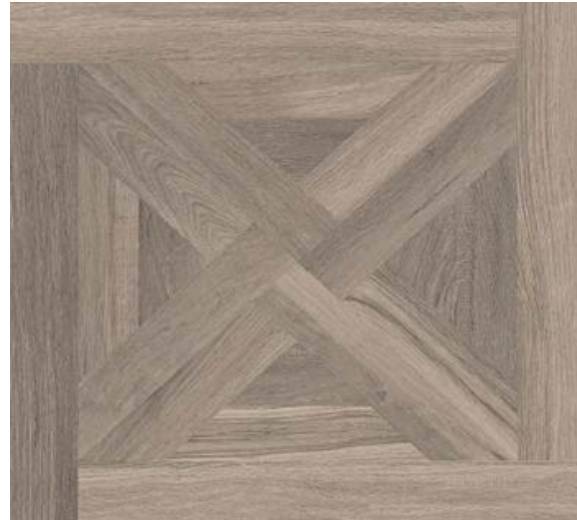

Woody Ladin

Porcelain wood effect tiles with rectified edges designed to bring a warm, cosy farmhouse atmosphere to any living space. Suitable for use on wall & floor.

Code	Col our	Finish	Size (cm)	Thickness (mm)	Material	Usage	Faces
55015896R	Ladin	Matt	80x80	8	Porcelain	Wall & Floor	1